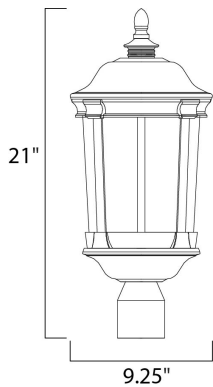

PRODUCT DESCRIPTION

MEASUREMENTS

DIMENSION : 9.25" L x 9.25" W x 21" H
 HANGING WEIGHT : 5.7 lb

LAMPING

INPUT VOLTAGE : 120V
 LUMENS : 840 Rated
 BULB : 1 x 12W LED PCB Integrated , 12W Total
 BULB INCLUDED : (Integrated)
 DIMMABLE : Triac CL
 CRI : 80+ CRI
 COLOR_TEMP : 3000K